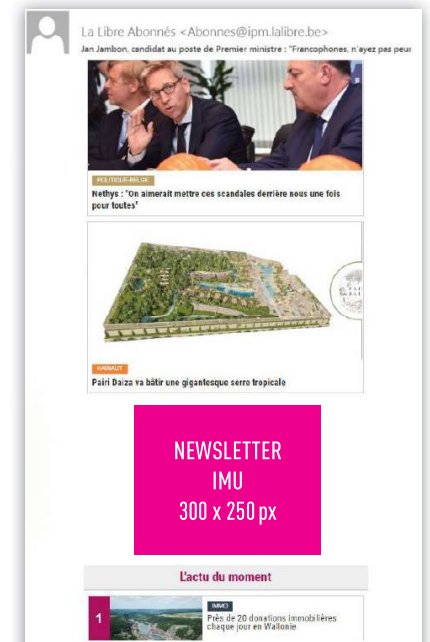

Newsletter

DB	DH SPORTS+ Sports+	DH SPORTS+ DH ACTU	La Libre.be LaLibre ACTU	Libre ECO LaLibre ECO
Volume : ouverture par semaine	8111	9115	8105	6581
CPM*	7,5€	7,5€	7,5€	7,5€
CPM sut toutes les bases	5€			

Si vous sélectionnez plusieurs newsletters, n'oubliez pas de calculer le prix avec le nombre de jours souhaités.